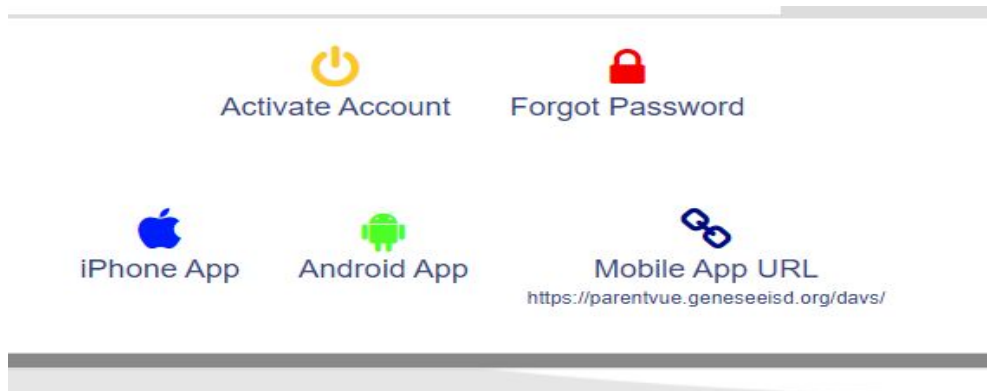

Select Login

If you have forgotten your password there is a link below the Password field. This will send a link to your email that will allow you to reset your password immediately.

The More Options drop down menu below the Login button will allow you to do any of the following: