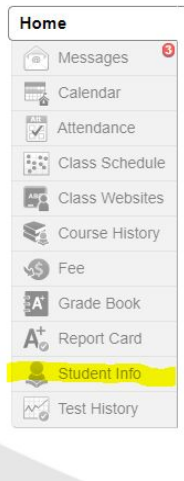

Select the person icon in the Home section on the left hand side. If you hover over the person icon it will display Student Info.

At the bottom of the Student Information screen you will see Student E-Mail and Tech Password.

My Account Help Close

DAVISON HIGH SCHOOL (810-591-3531)

DAVISON COMMUNITY SCHOOLS
Good afternoon, [redacted] 4/10/2020

Home

STUDENT INFO

Student Information

IN CASE OF EMERGENCY: Names of persons who can assume temporary responsibility

Orderby	Name	Release To	Relationship	Home Phone	Work Phone	Mobile Phone	Other Phone
3	[redacted]	Y	Grandparent	[redacted]	[redacted]		[redacted]
4	[redacted]	Y	Grandparent	[redacted]			[redacted]
5	[redacted]	Y	Other Non-Relative	[redacted]			
6	[redacted]	Y	Uncle				[redacted]

Student Locker

Locker Number	Type	Location	Vertical Location	Combination
543				[redacted]

Other Data

Student E-mail	Tech Password
[redacted]@davisonschools.org	[redacted]

A red arrow points to the 'Student E-mail' field in the 'Other Data' section.