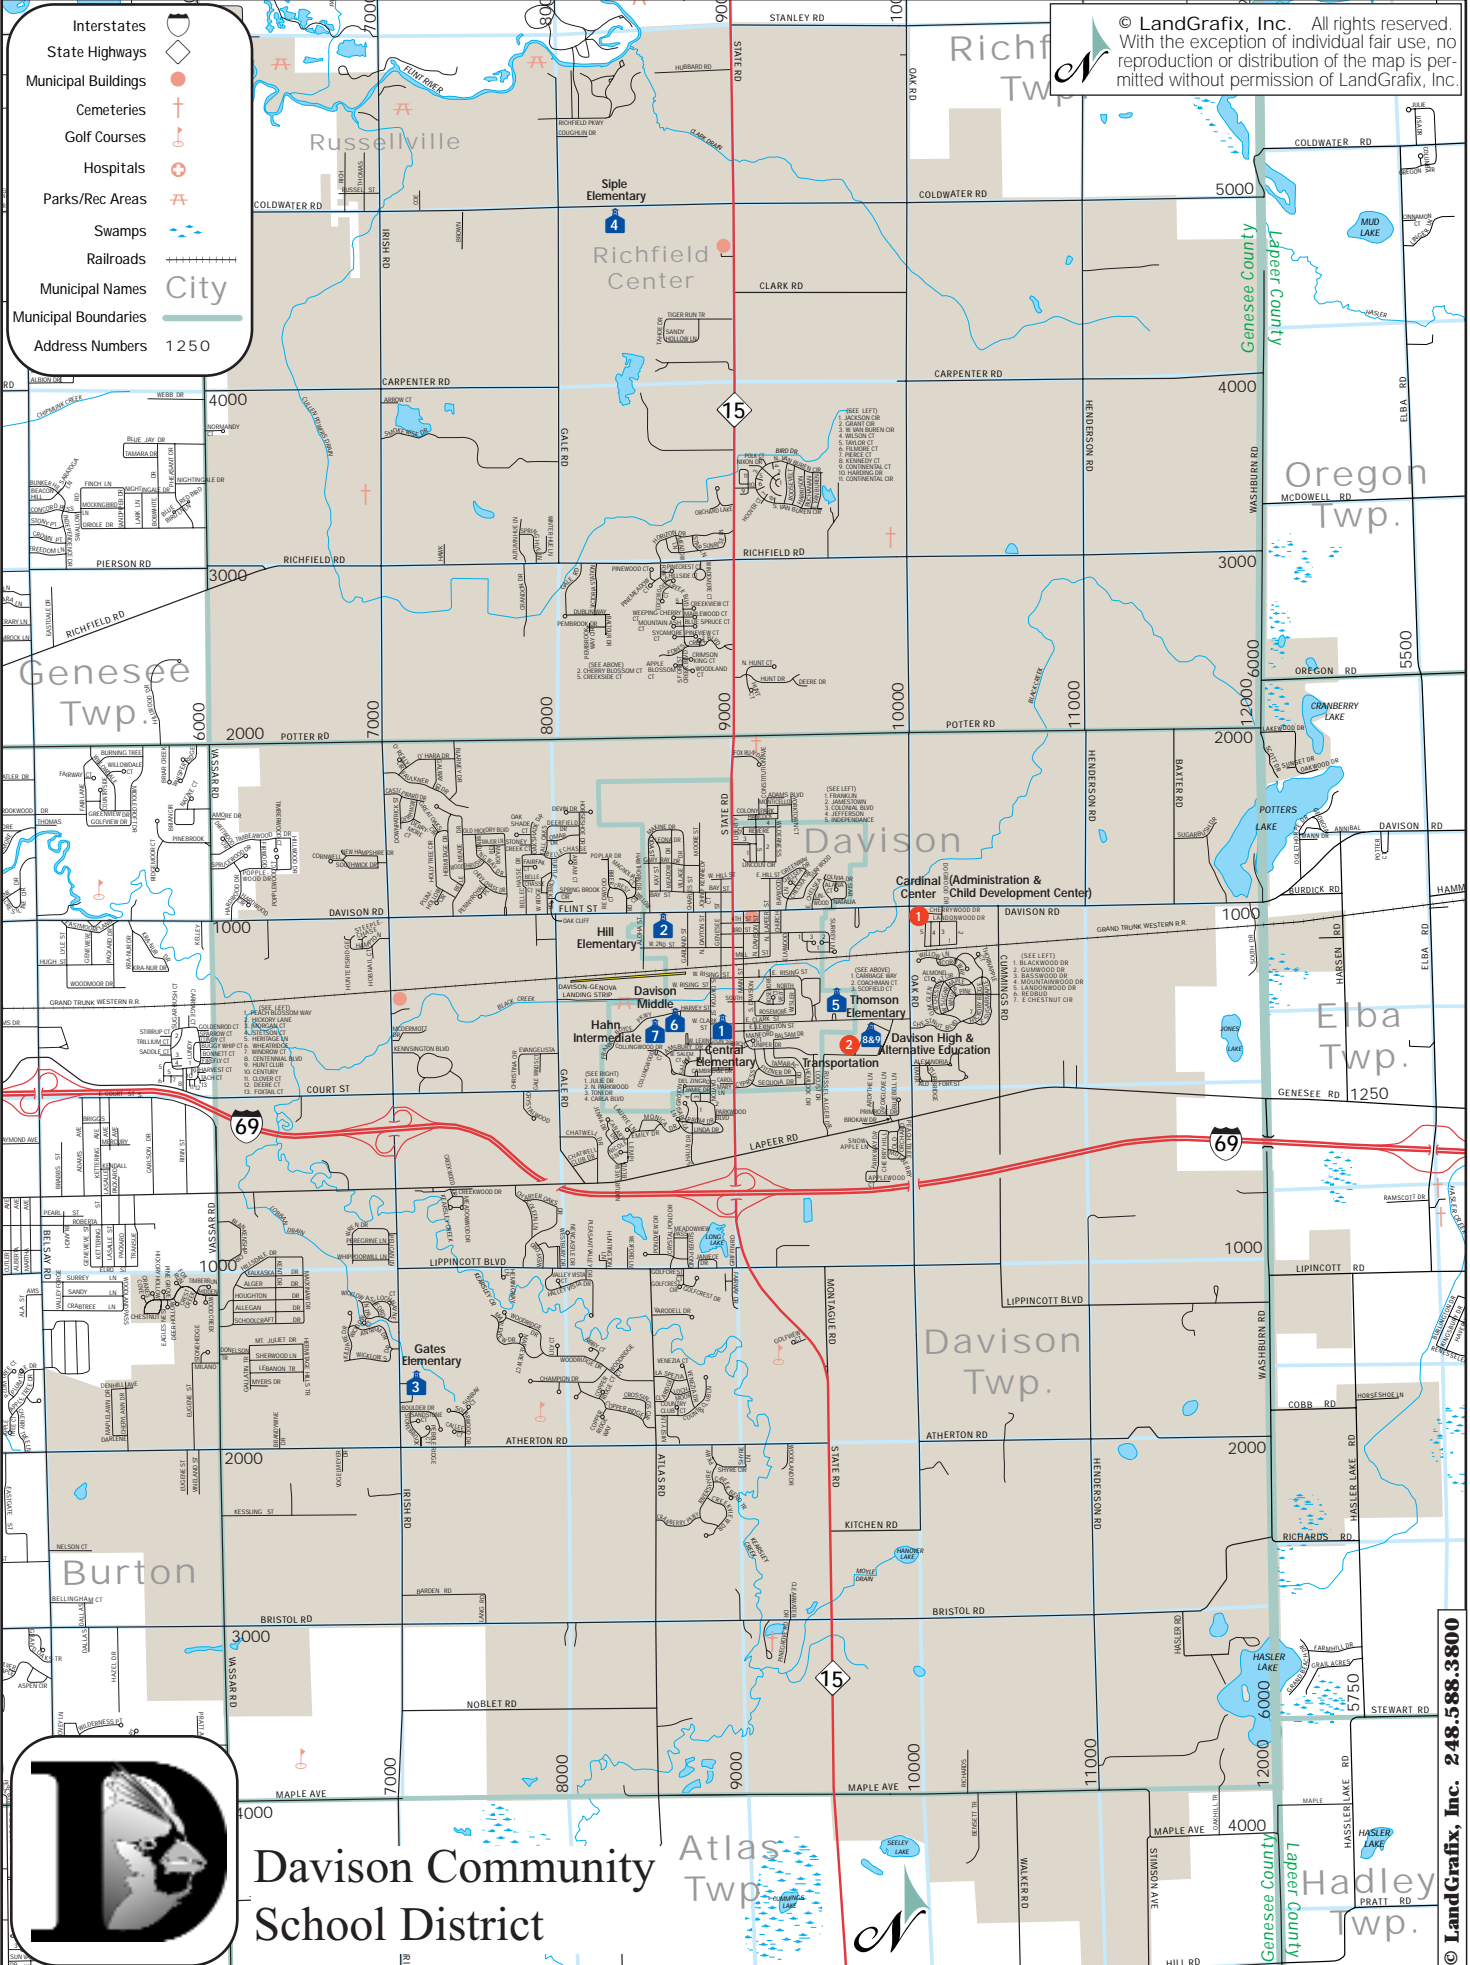

© LandGrafix, Inc. All rights reserved. With the exception of individual fair use, no reproduction or distribution of the map is permitted without permission of LandGrafix, Inc.

- Interstates 
- State Highways 
- Municipal Buildings 
- Cemeteries 
- Golf Courses 
- Hospitals 
- Parks/Rec Areas 
- Swamps 
- Railroads 
- Municipal Names 
- Municipal Boundaries 
- Address Numbers 1250 

Davison Community School District

Atlas Twp.

© LandGrafix, Inc. 248.588.3800